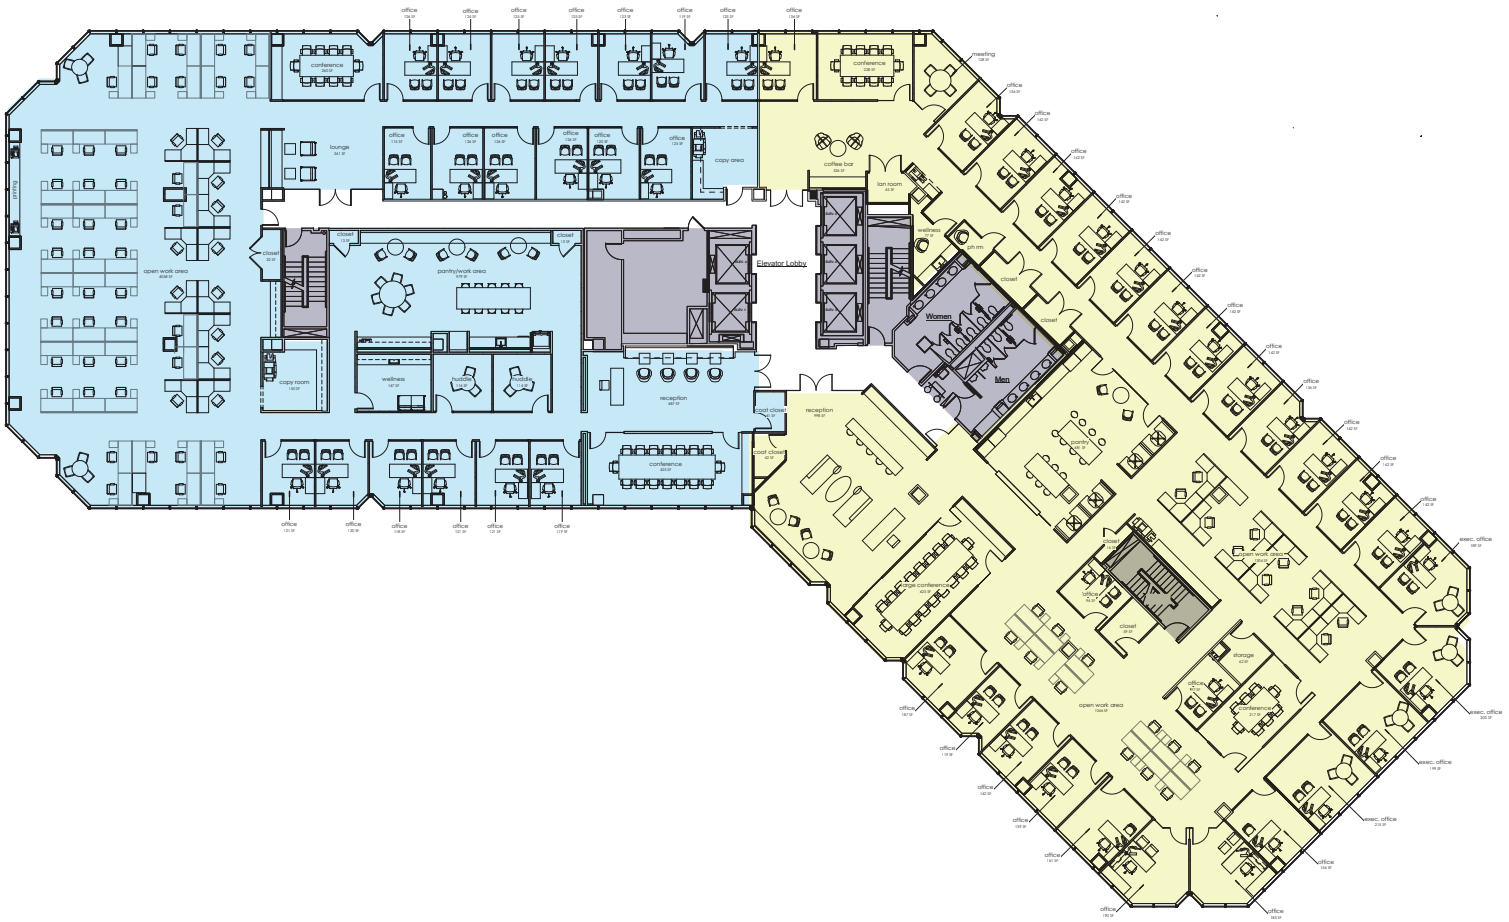

SEVENTH FLOOR

26,591 SF

1 6 6 0
I N T L TYSONS

SUITE 1
12,939 RSF

SUITE 2
13,652 RSF